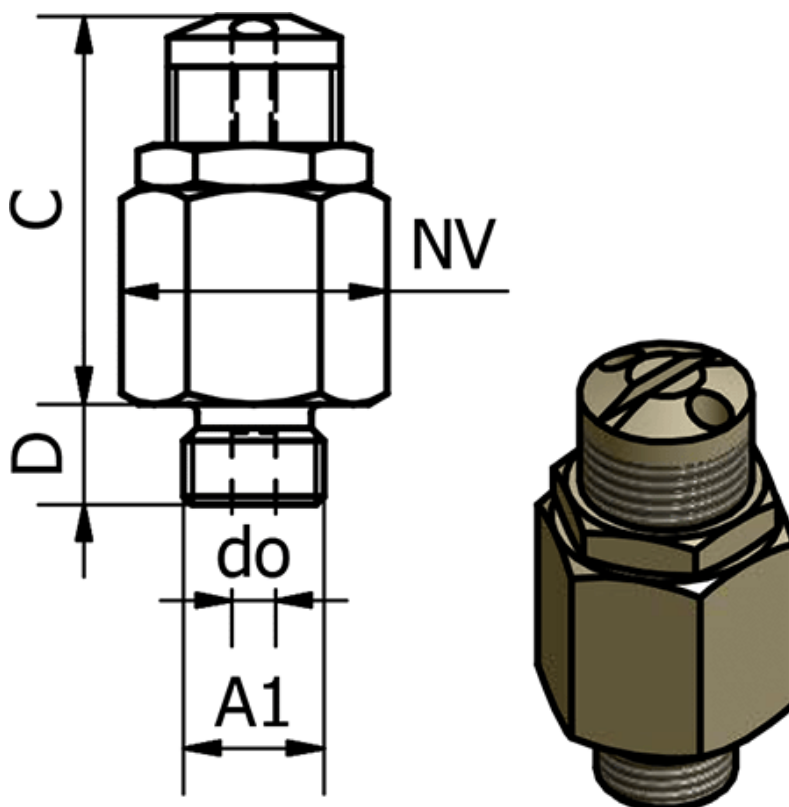

Data Sheet

Article number: 58621813

Description: Mini safety valve 218.13, - G 1/8"

Measures

C	= 27
D	= 7
do	= 3
NV	= 16
Set pressure	= 6 - 12 bar
Thread A1	= G 1/8"